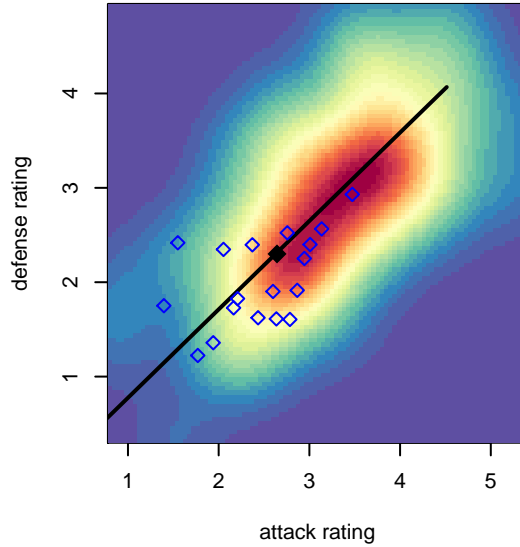

FC Real Pacific B96

Grays Harbor Youth SA
 , WA
 B96 total strength=1513
 attack=14.06 defense=9.97
 fall league = NPSL Div 2 U18-19

alt names used:
 Real Pacific FC
 GH Real Pacific
 Real Pacific FC
 Real Pacific FC

Venues played:
 2015 Clash At the Border Gold/Silver HS
 2015 Sounders FC Cup BU19
 2015 River Jam U16-19
 2015 NPSL Division 2 U18-19

FC Real Pacific B96
 Dots are actual minus expected GF (blue circles) and GA (red triangles).
 Blue line is smoothed change in attack strength. Red is smoothed change in defense strength.

**attack and defense variance (black dot)
relative to other teams
and top 10 in region**

**attack and defense rating
relative to others at age
and all opponents in last 13 months**

Performance relative to 13 month average