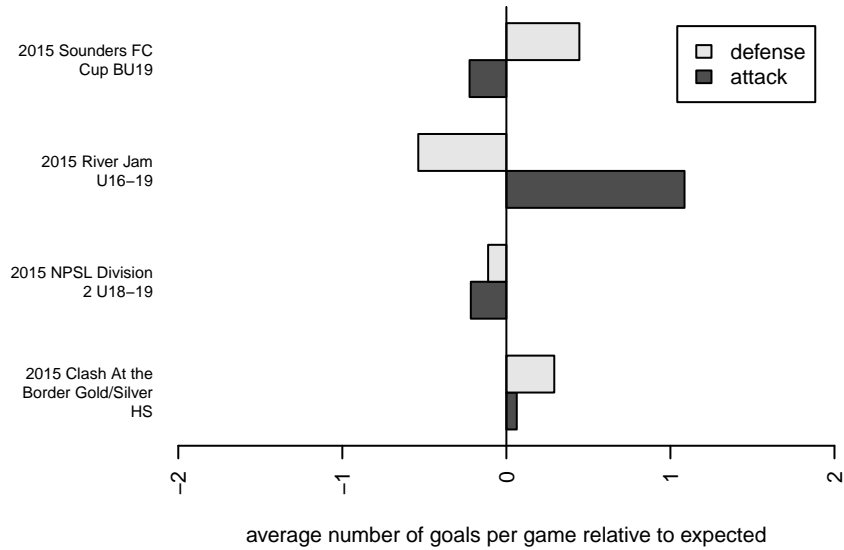

FC Real Pacific B96

Grays Harbor Youth SA
 , WA
 B96 total strength=1513
 attack=14.06 defense=9.97
 fall league = NPSL Div 2 U18-19

alt names used:
 Real Pacific FC
 GH Real Pacific
 Real Pacific FC
 Real Pacific FC

Venues played:
 2015 Clash At the Border Gold/Silver HS
 2015 Sounders FC Cup BU19
 2015 River Jam U16-19
 2015 NPSL Division 2 U18-19

FC Real Pacific B96
 Dots are actual minus expected GF (blue circles) and GA (red triangles).
 Blue line is smoothed change in attack strength. Red is smoothed change in defense strength.

**attack and defense variance (black dot)
relative to other teams
and top 10 in region**

**attack and defense rating
relative to others at age
and all opponents in last 13 months**

Performance relative to 13 month average