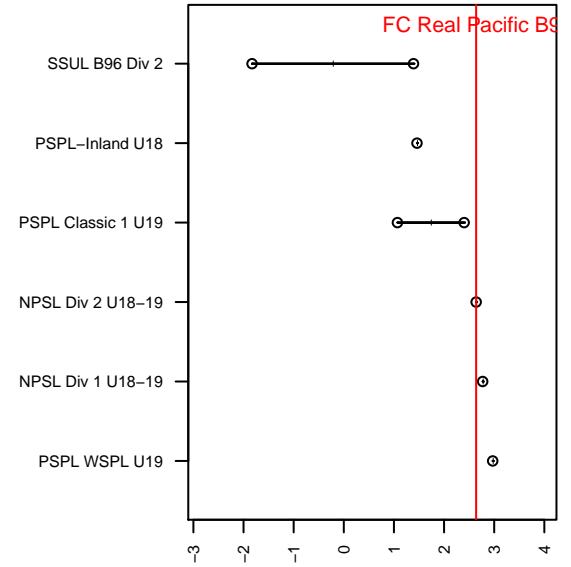

FC Real Pacific B96

Grays Harbor Youth SA
 , WA
 B96 total strength=1513
 attack=14.06 defense=9.97
 fall league = NPSL Div 2 U18-19

alt names used:
 Real Pacific FC
 GH Real Pacific
 Real Pacific FC
 Real Pacific FC

Venues played:
 2015 Clash At the Border Gold/Silver HS
 2015 Sounders FC Cup BU19
 2015 River Jam U16-19
 2015 NPSL Division 2 U18-19

FC Real Pacific B96
 Dots are actual minus expected GF (blue circles) and GA (red triangles).
 Blue line is smoothed change in attack strength. Red is smoothed change in defense strength.

**attack and defense variance (black dot)
relative to other teams
and top 10 in region**

**attack and defense rating
relative to others at age
and all opponents in last 13 months**

Performance relative to 13 month average