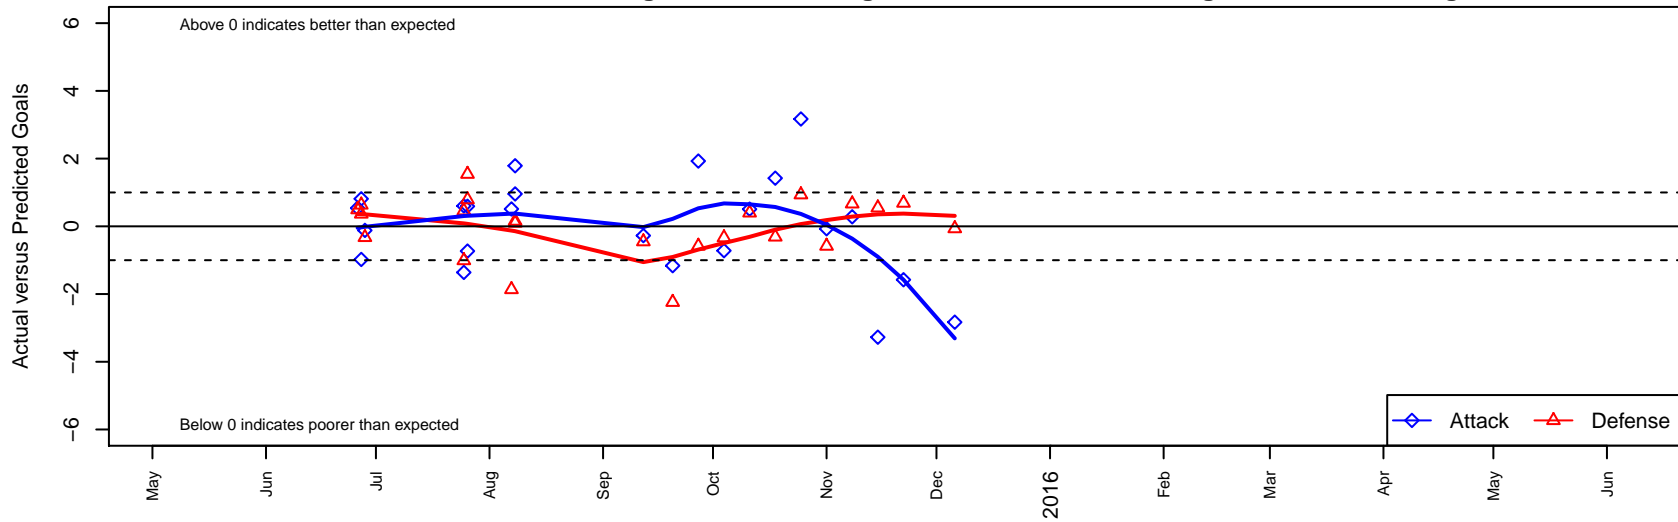

FC Real Pacific B96

Grays Harbor Youth SA
 , WA
 B96 total strength=1513
 attack=14.06 defense=9.97
 fall league = NPSL Div 2 U18-19

alt names used:
 Real Pacific FC
 GH Real Pacific
 Real Pacific FC
 Real Pacific FC

Venues played:
 2015 Clash At the Border Gold/Silver HS
 2015 Sounders FC Cup BU19
 2015 River Jam U16-19
 2015 NPSL Division 2 U18-19

FC Real Pacific B96
 Dots are actual minus expected GF (blue circles) and GA (red triangles).
 Blue line is smoothed change in attack strength. Red is smoothed change in defense strength.

**attack and defense variance (black dot)
relative to other teams
and top 10 in region**

**attack and defense rating
relative to others at age
and all opponents in last 13 months**

Performance relative to 13 month average