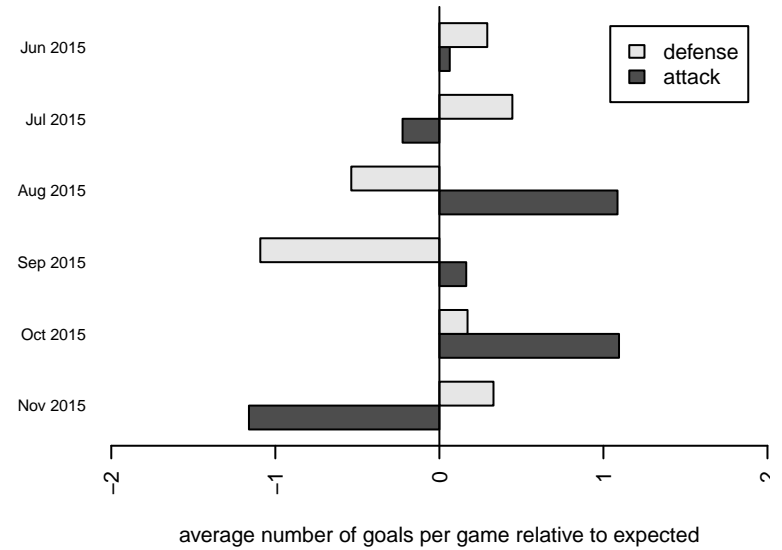

Performance relative to 13 month average